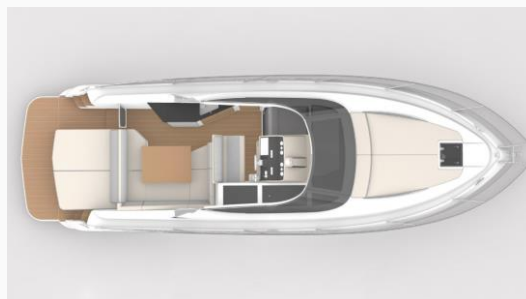

SPECIAL FEELING

vaarvakanties

FOCUS 33 POWER

FOCUS Power 33, m/y "Black"

- Length: 9,90 m, Beam: 3,50 m
- Engine: 2 x Volvo Penta D3, Turbo Diesel (2 x 220 HP)
- Berths: 2 in master cabin, 2 in guest cabin,
- Bathrooms: 1

Bow thruster, Trim tabs, Generator, Air Condition, **Hydraulically lifting swimming platform**, GPS chart plotter, VHF GMDSS marine radio, Radio CD/DVD, Smart TV (12V) in saloon, GAS cooker in galley, Microwave oven in galley, Grill in cockpit, 45 l refrigerator in galley, 65 l refrigerator in cockpit, Rubber dinghy (2,2m) - Outboard engine for dinghy (option)

Charter Price per week:

Until 15.06.: **6.500€**,

From 22.06. Until 31.08.: **6.900€ (top season)**,

From 07.09.: **6.500€**

FOCUS 36

POWER

FOCUS Power 36

- Length: 11,00 m, Beam: 3,50 m
 - Engine: 2 x Mercury Diesel TDI 3.0 (2 x 260 HP)
 - Berths: 2 in master cabin, 2 in guest cabin,
 - Bathrooms: 1
- Bow Thruster, Trim tabs, **Hydraulically lifting swimming platform**, GPS chart plotter, VHF marine radio, Radio CD/DVD, Smart TV (12V) in saloon, GAS cooker in galley, Microwave oven in galley, Grill in cockpit, 45 l refrigerator in galley, 85 l refrigerator in cockpit, Rubber dinghy (2,2 m) - Outboard engine for dinghy (option)